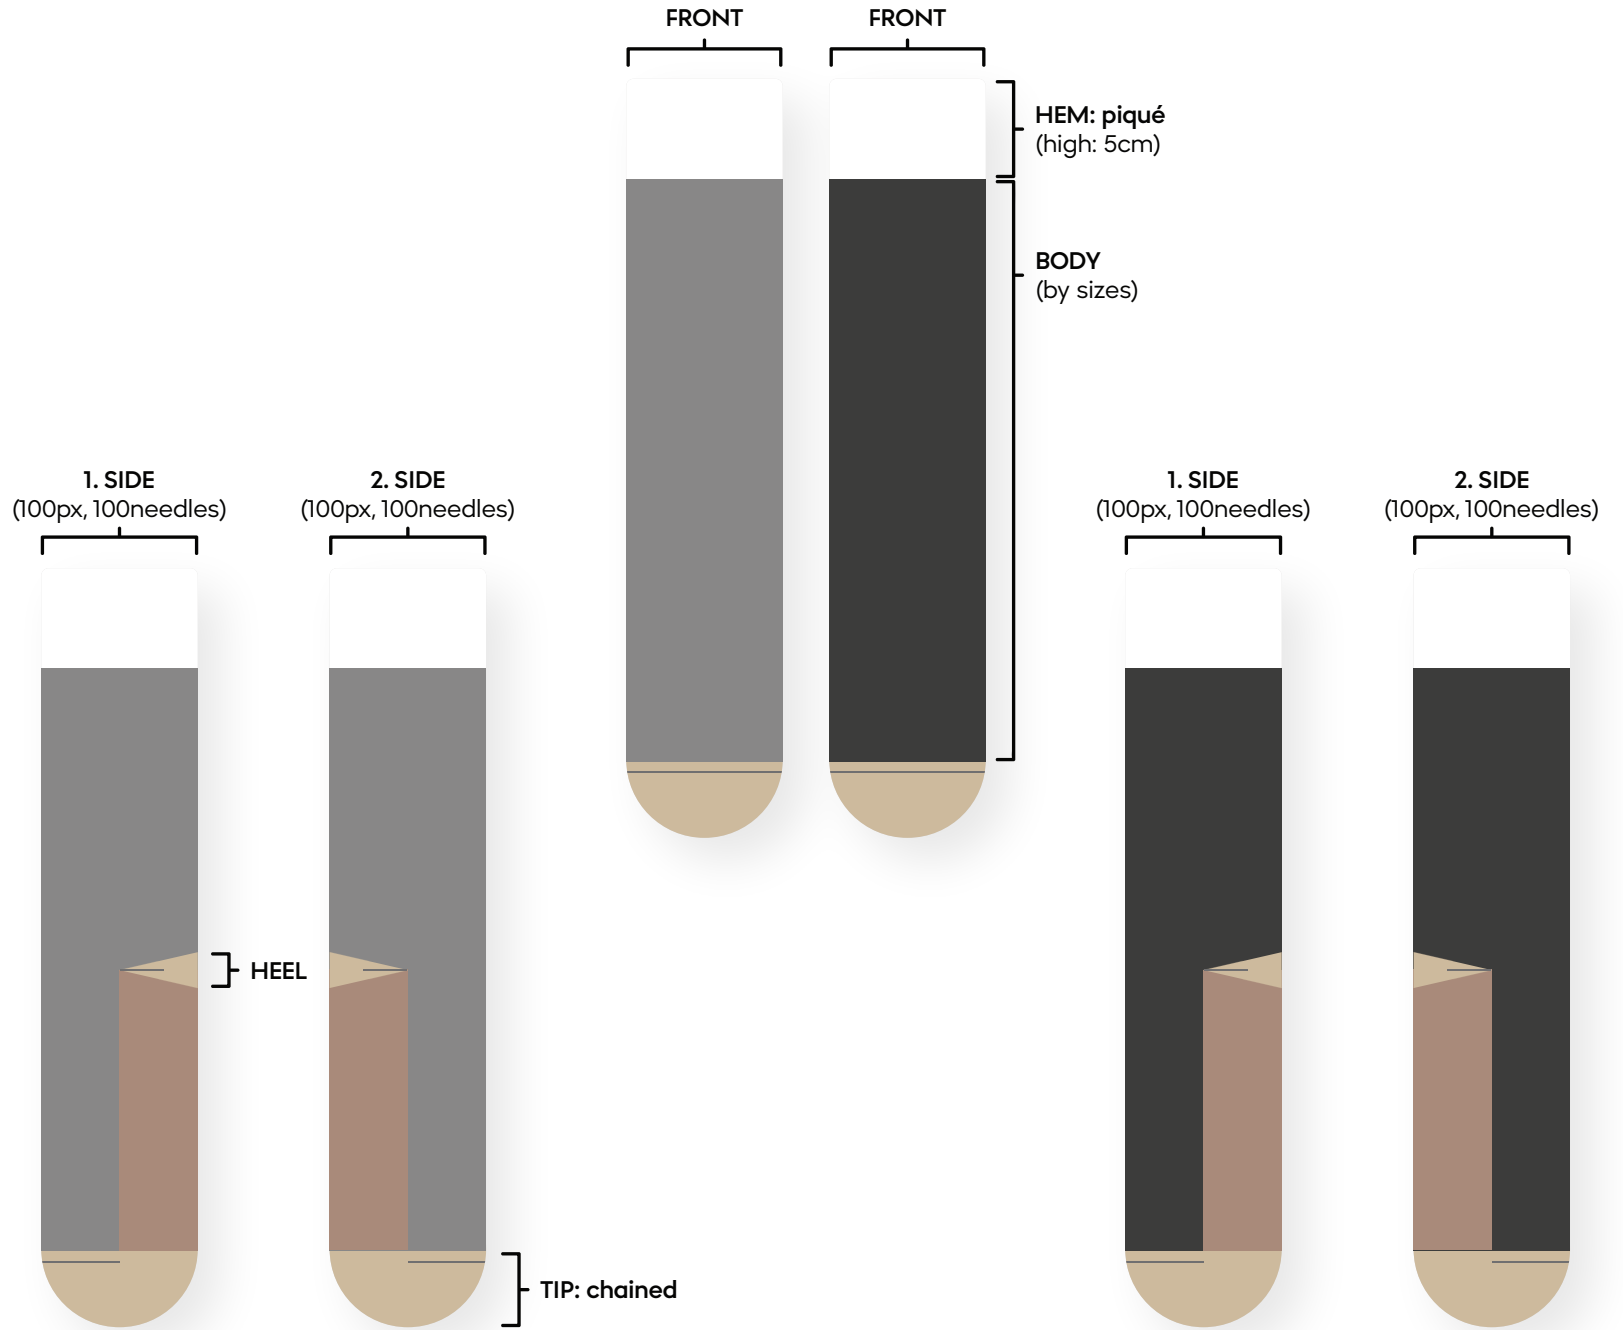

PREVIEW

Crew socks

Name

One pair

SIZES: 35-38  
39-42  
43-46

max. 7 colors

 PATTERNS

 Crew socks

 Name